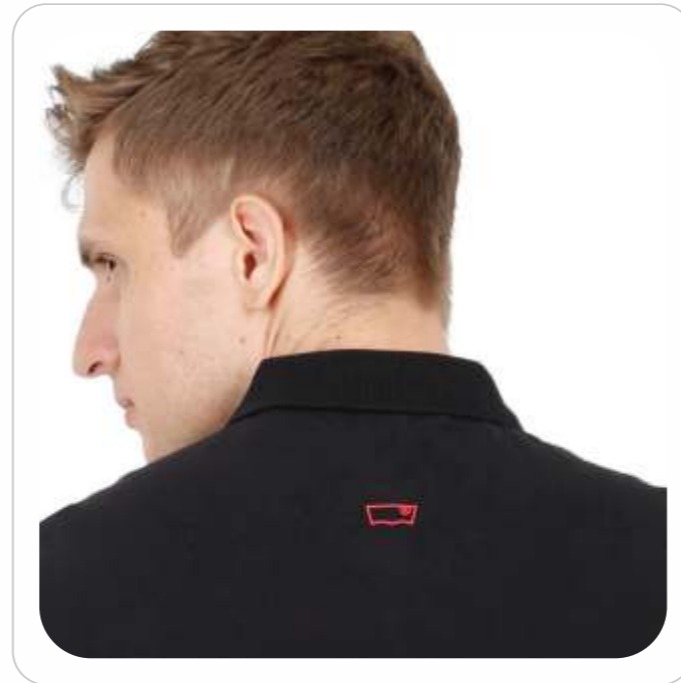

POLO TEE

COLOR

BLACK

FIT & SIZING

REGULAR FIT

UNISEX TEE

MATERIAL

100% COTTON

SIZES

XS S M L XL XXL

MRP: Rs.1499.00