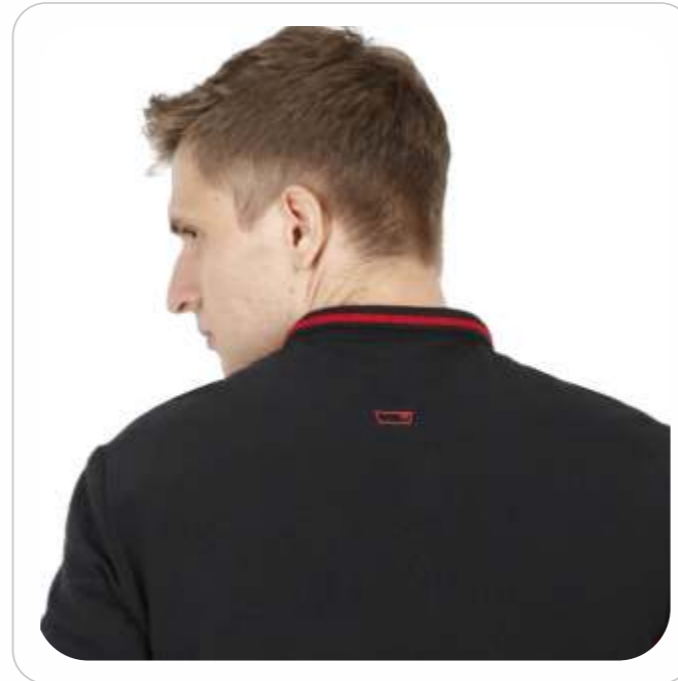

Institutional Catalog 2020

POLO TEE

COLOR

BLACK / RED TIPPING

FIT & SIZING

REGULAR FIT

UNISEX TEE

SMALL COLLAR