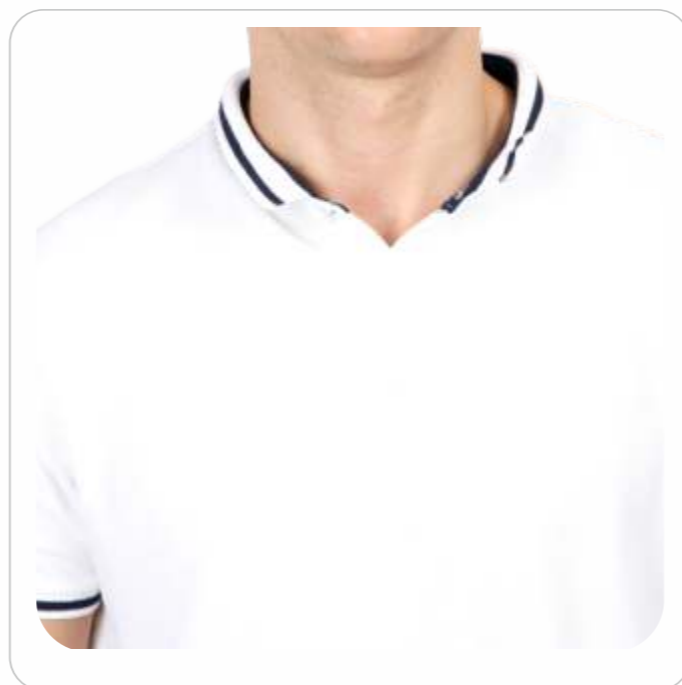

MATERIAL

100% COTTON

SIZES

XS S M L XL XXL

MRP: Rs.1699.00

POLO TEE

COLOR

WHITE / BLACK TIPPING