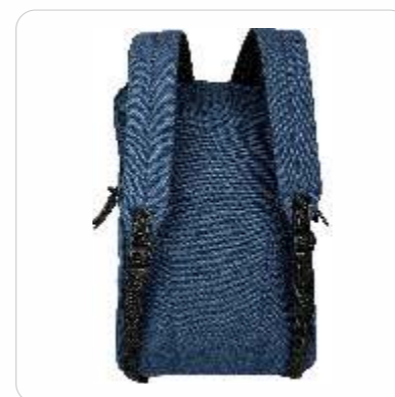

41 (L) x 44 (B) x 13 (Top) cms.

15.6" LAPTOP BAG

FRONT ACCESSORIES POCKET

SIDE WATER BOTTLE HOLDER

MRP: Rs.2999.00

WEBBING BELT

DESCRIPTION

Size: One size