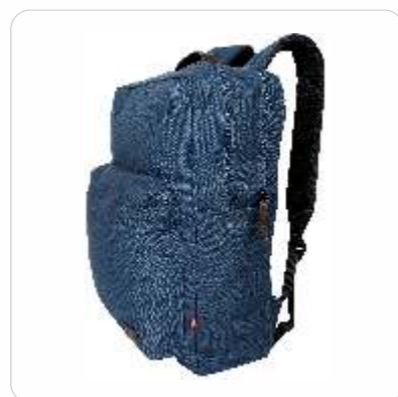

41 (L) x 44 (B) x 13 (Top) cms.

15.6" LAPTOP BAG

FRONT ACCESSORIES POCKET

SIDE WATER BOTTLE HOLDER

MRP: Rs.2999.00

WEBBING BELT

DESCRIPTION

Size: One size