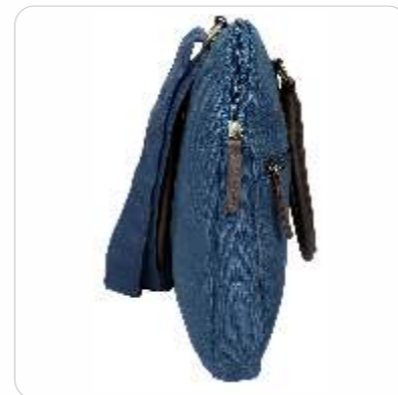

EXECUTIVE LAPTOP MESSENGER BAG

MATERIAL

CANVAS / LEATHER

SIZE

41 (L) x 31 (B) x 5 (Top) cms.

15.6" LAPTOP BAG

MRP: Rs.3199.00