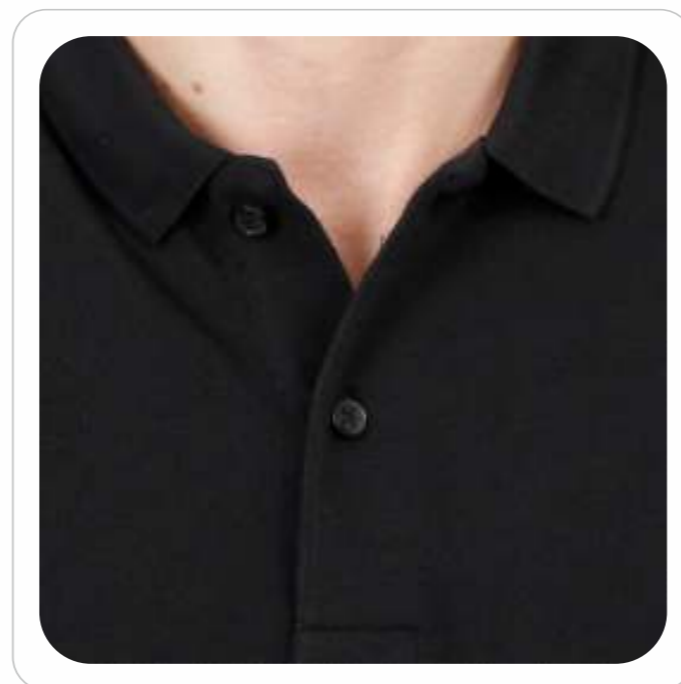

POLO TEE

COLOR

BLACK

FIT & SIZING

REGULAR FIT

UNISEX TEE

MATERIAL

100% COTTON

SIZES

XS S M L XL XXL

MRP: Rs.1499.00