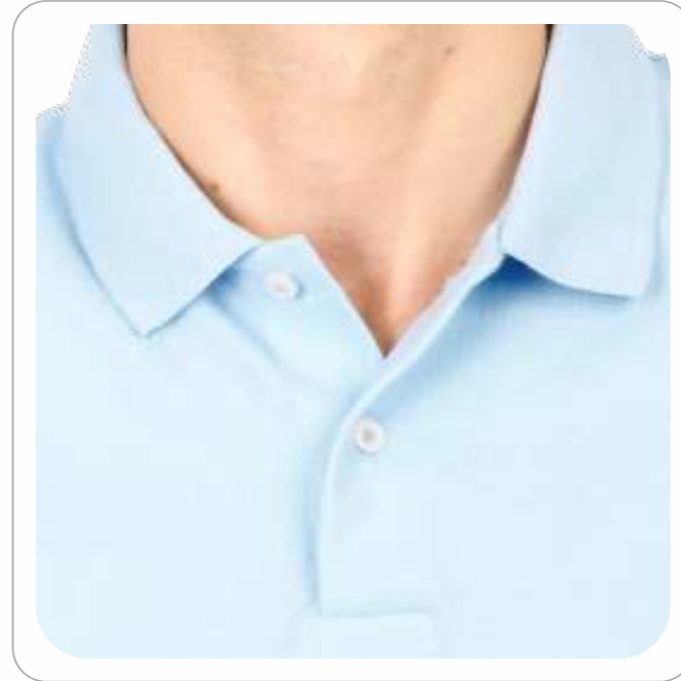

POLO TEE

RARE RABBIT

COLOR

LIGHT BLUE

FIT & SIZING

REGULAR FIT

SMALL COLLAR

MATERIAL

100% COTTON

SIZES

S M L XL XXL

MRP: Rs.1699.00